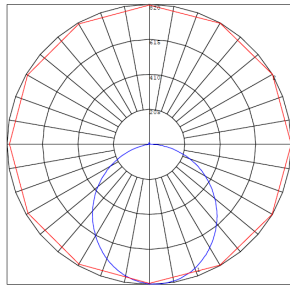

Other Models:

- 20W | 2200LM | SCX-2X2-20W-MCT4-D-DIP

Phone: (877) 805-2252 | Fax: (877) 805-2252
www.westgatemfg.com

WG-Z5-ZB-2Z

Photometrics: SCX-2X2-20W-MCT4-D-DIP

BUD Rating: B1-U2-G1

Area 40'x 45' Mounting Height: 9'