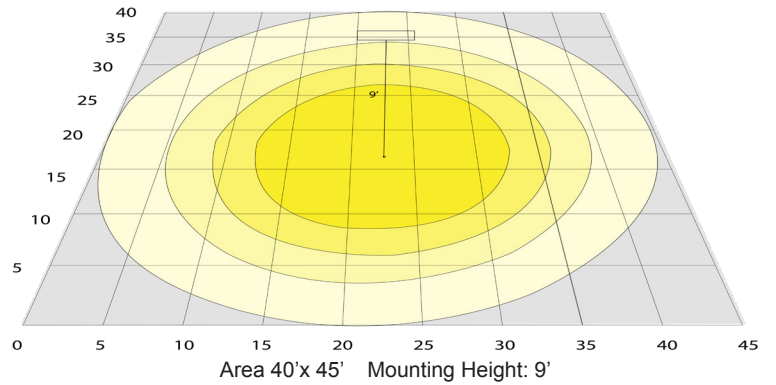

Other Models:

- 20W | 2200LM | SCX-2X2-20W-MCT4-D-DIP

Phone: (877) 805-2252 | Fax: (877) 805-2252
www.westgatemfg.com

WG-Z5-ZB-2Z

Photometrics: SCX-2X2-20W-MCT4-D-DIP

BUD Rating: B1-U2-G1

Area 40'x 45' Mounting Height: 9'