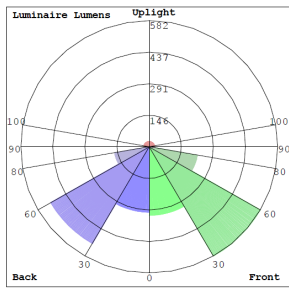

Lighting:

- MCT4: Multi Color Temperature (Selectable Switch Inside Fixture)
- Dimming: 0-10V Dimming
- Total Lumens: 2200LM
- Color Temperatures: 3000K/3500K/4000K /5000K
- Color Rendering Index: CRI ≥ 80
- Beam Angle: 104.8°(H) x 100.5°(V)

Other Models:

- 20W | 2200LM | SCX-2X2-20W-MCT4-D-DIP

Phone: (877) 805-2252 | Fax: (877) 805-2252
www.westgatemfg.com

WG-Z5-ZB-2Z

Photometrics: SCX-2X2-20W-MCT4-D-DIP

BUD Rating: B1-U2-G1

Area 40'x 45' Mounting Height: 9'

Other Views:

Side View

Back View

Performance Table: SCX-2X2-20W-MCT4-D-DIP-LUV

MODEL NO.	Wattage	Voltage	Lumens	Color Temp.	BUG Rating	LPW
SCX-2X2-20W-MCT4-D-DIP-LUV	20W	120~277V	2200LM	3000K/3500K/4000K/5000K	B1-U2-G1	110