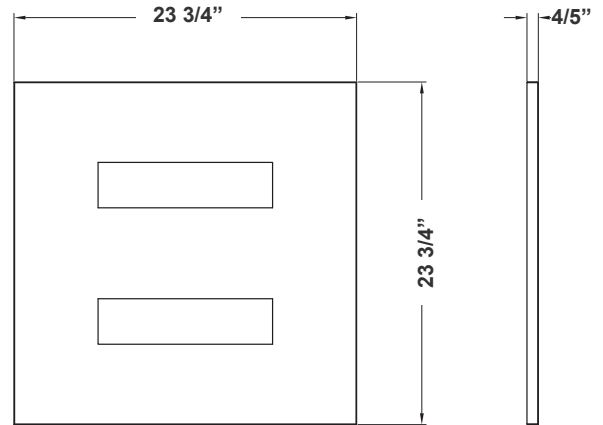

Customer Name: _____

Project Name: _____

Note: _____

Type: _____

23 3/4"(L) x 23 3/4"(W) x 4/5"(D)

Features

- LED Superior Architectural Lights
- 50,000 Hours Rated Life
- Lens Type: Louver Lens

Technical Specifications