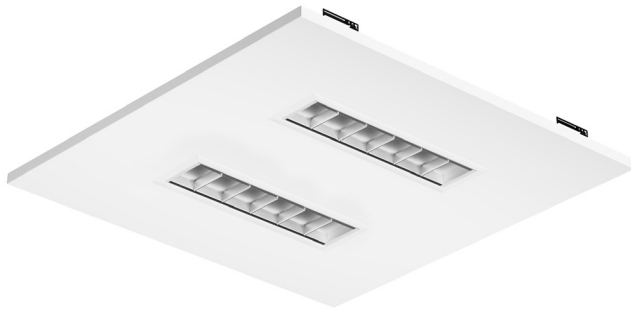

SCX SERIES

Commercial Lighting

WESTGATE
THE FUTURE IS HERE...AND IT'S QUITE BRIGHT!

SCX-2X2-20W-MCT4-D-DIP-LUV
ARCHITECTURAL DROP IN T-BAR LIGHTS WITH LOUVER LENS

MCT4 Multi Color Temperature (Selectable)

Custom:

The SCX series offers the best and the most comprehensive selection for linear lighting. The various available lengths and widths allow the creation of the desired shape to elevate the areas aesthetics to a unique and modern look while providing an impressive illumination for the occupants. Ideal for, retail locations, offices, lobbies, conference rooms, reception areas, hallways, educational facilities, hotels, and restaurants. FEATURES: Superior Architectural Look Energy-efficient: Low Wattage Consumption & High Lumen Output Easier Wire Management & Install Variety of Mounting Options Multi Color Temperature (Selectable Switch Inside Fixture) Variety Of Factory Customizations Available

Customer Name: _____

Project Name: _____

Note: _____

Type: _____

23 3/4"(L) x 23 3/4"(W) x 4/5"(D)

Features

- LED Superior Architectural Lights
- 50,000 Hours Rated Life
- Lens Type: Louver Lens

Technical Specifications