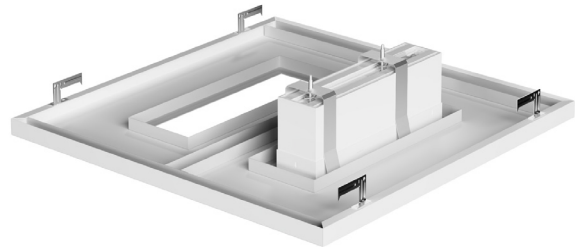

Back View

Performance Table: SCX-2X2-20W-MCT4-D-DIP-LUV

MODEL NO.	Wattage	Voltage	Lumens	Color Temp.	BUG Rating	LPW
SCX-2X2-20W-MCT4-D-DIP-LUV	20W	120~277V	2200LM	3000K/3500K/4000K/5000K	B1-U2-G1	110

Sample Ordering

Model Size Wattage Color Temp. Dimming Feature Lens

SCX - 2X2 - 20W - MCT - D - DIP - LUV

Factory-Installed Options:

Blank = No Option For Accessories
OPT-SCX-EM = EMERGENCY BACK UP BATTERY
OPT-SEN-2MDR-3 = MOTION SENSOR

FACTORY INSTALLED OPTIONS:

**SENSOR
OPTION**

OPT-SEN-2MDR-36
Motion Sensor

OPT-SCX-EM
Emergency Back up Battery